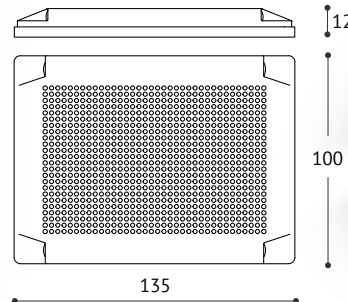

**Maintenance :** Conçues pour ne nécessiter aucun entretien.

Mechanical Data	
Weight	250 g/set
Dimensions	22 x 10 x 3,2 cm
Expected life time	+20 years
Material	
Handhold	TPU, Chemical resistant UV Stable
Color	RAL1016
Impact Resistance	
Impact	10 Tons

Mechanical Data	
Weight	0.25 kg
Dimensions	100 x 135 x 12 mm
Materials	
Casing	Clear Polycarbonate
Base Plate	5 mm A4 316 Stainless Steel
Ingress Protection	
IP Class	IP68
IK Class	IK10
Technical Data	
Solar Panel	
Cell Type	Monocrystalline
Battery	
Type	LiFePO4
Capacity	1000 mAh
Nominal Voltage	3.2 V
Primary LEDs	
Type	Dip LED
Color Temperature	7000-9000 K
Nominal Voltage	≥ 80